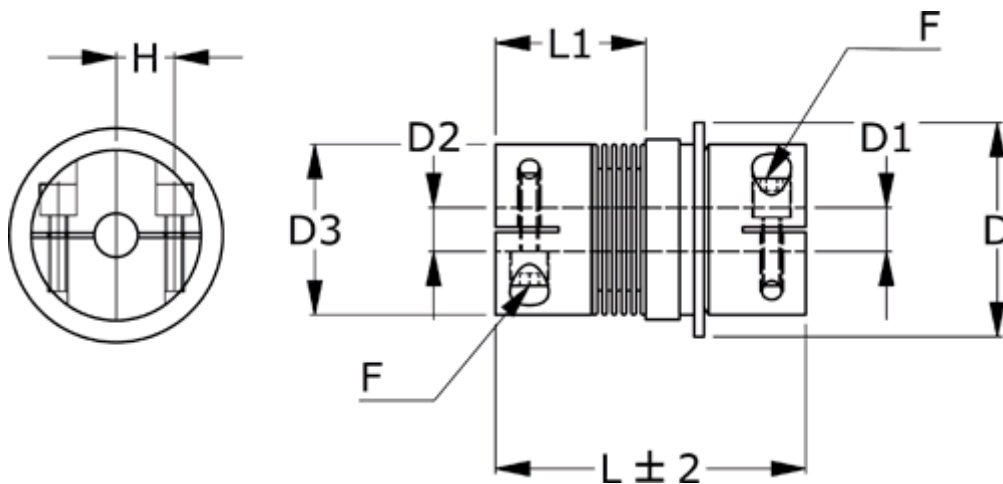

# Data Sheet

Article number: 335010070651116D1

Description: Safety coupling BKK 007 multiposition  
Length 65 mm, bore 11/16 mm, TKn max 4 NM

## Measures

D = 49  
D1 = 16  
D2 = 11  
D3 = 40.0  
F = M4  
H = 15.5  
L = 65  
L1 = 34.0

Nom. torque NM (TKn) = 4NM overload torque range 1  
Position engagement = C = Synchronous  
s = 0.7